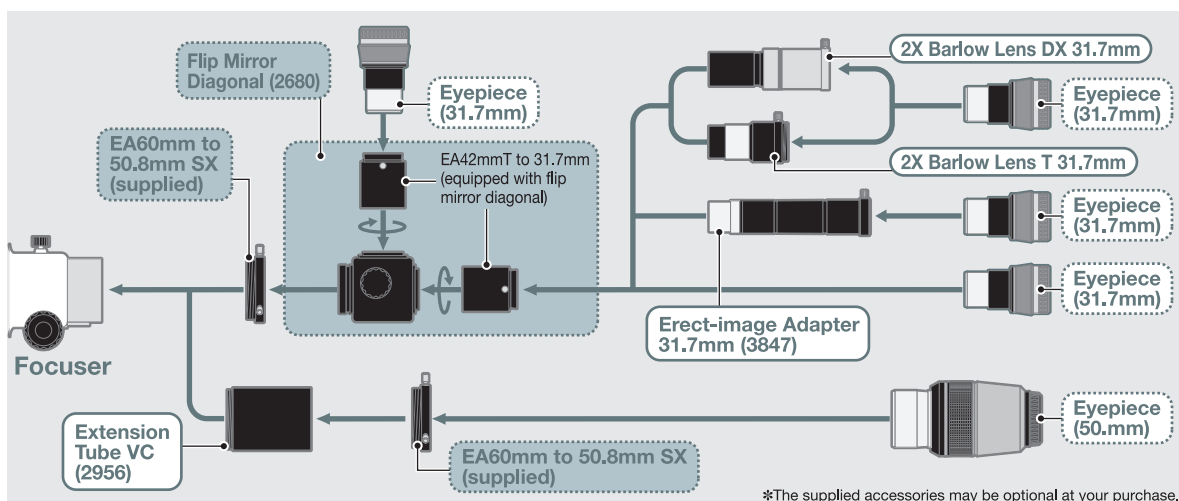

Visual Back Guide:
R200SS
Optical Tube

*The supplied accessories may be optional at your purchase.

Visual Back Guide:
VMC95L and VMC110L
Optical Tubes

*The supplied accessories may be optional at your purchase.

Visual Back Guide:
VC200L, VMC200L and VMC260L
Optical Tubes

*The supplied accessories may be optional at your purchase.

*The specifications are subject to change without notice.