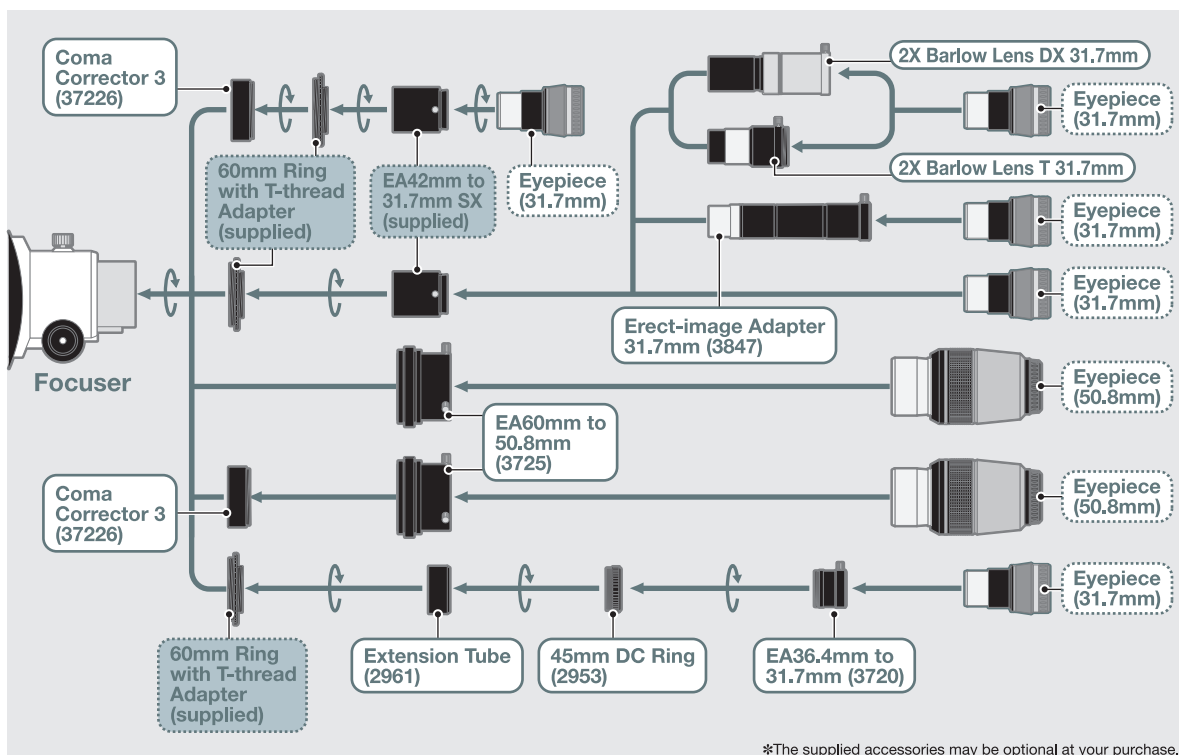

Visual Back Guide:
A80M, A105M, NA140SS, ED81SII, ED103S, ED115S and AX103S
Optical Tubes

*The supplied accessories may be optional at your purchase.

Visual Back Guide:
R130Sf
Optical Tube

*The supplied accessories may be optional at your purchase.

Visual Back Guide:
R200SS
Optical Tube

*The supplied accessories may be optional at your purchase.

Visual Back Guide:
VMC95L and VMC110L
Optical Tubes

*The supplied accessories may be optional at your purchase.

Visual Back Guide:
VC200L, VMC200L and VMC260L
Optical Tubes

*The supplied accessories may be optional at your purchase.

*The specifications are subject to change without notice.