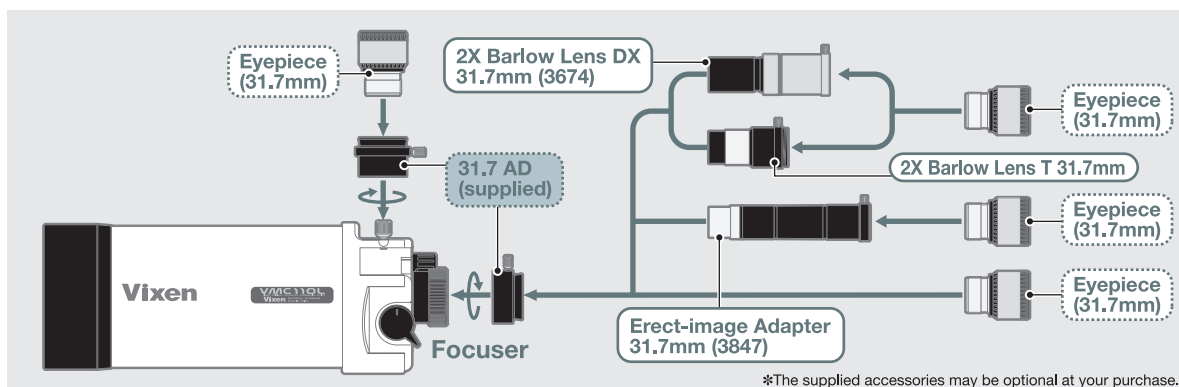

Visual Back Guide:
A80M, A105M, NA140SS, ED81SII, ED103S, ED115S and AX103S
Optical Tubes

*The supplied accessories may be optional at your purchase.

Visual Back Guide:
R130Sf
Optical Tube

*The supplied accessories may be optional at your purchase.

Visual Back Guide:
R200SS
Optical Tube

*The supplied accessories may be optional at your purchase.

Visual Back Guide:
VMC95L and VMC110L
Optical Tubes

*The supplied accessories may be optional at your purchase.

Visual Back Guide:
VC200L, VMC200L and VMC260L
Optical Tubes

*The supplied accessories may be optional at your purchase.

*The specifications are subject to change without notice.