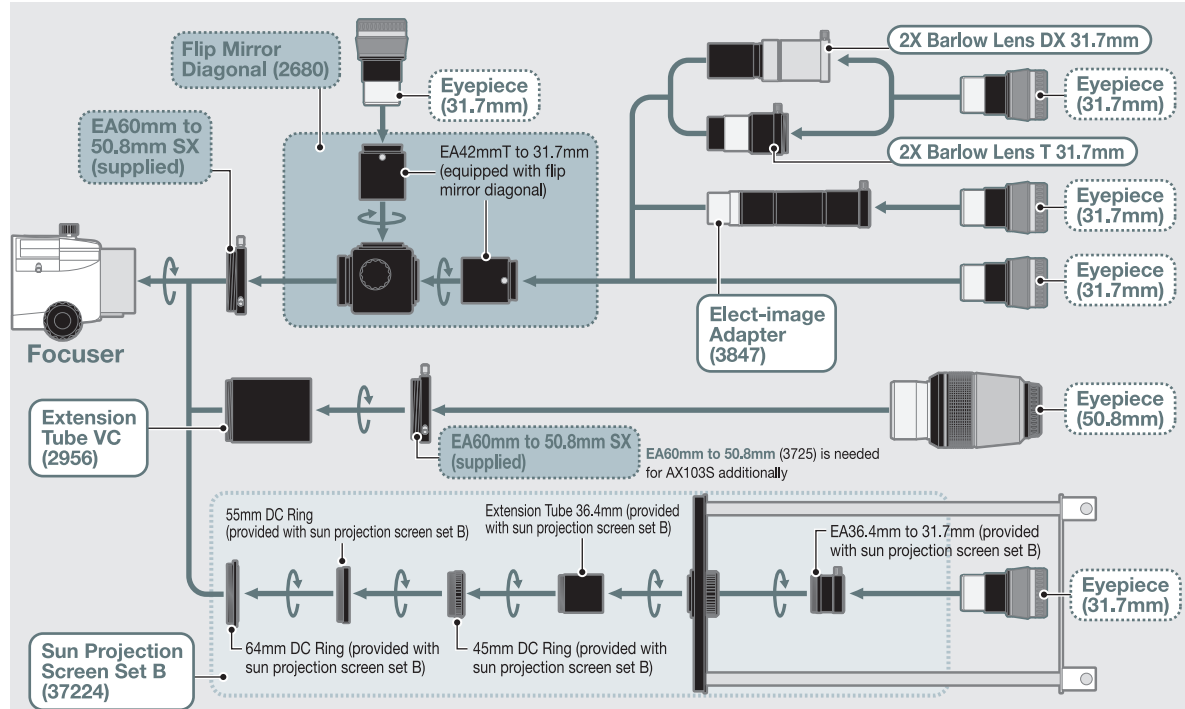

Visual Back Guide:
A70Lf and A80Mf
Optical Tubes

*The supplied accessories may be optional at your purchase.

Visual Back Guide:
ED80Sf
Optical Tube

*The supplied accessories may be optional at your purchase.

Visual Back Guide:
A80M, A105M, NA140SS, ED81SII, ED103S, ED115S and AX103S
Optical Tubes

*The supplied accessories may be optional at your purchase.

Visual Back Guide:
R130Sf
Optical Tube

*The supplied accessories may be optional at your purchase.

Visual Back Guide:
R200SS
Optical Tube

*The supplied accessories may be optional at your purchase.

Visual Back Guide:
VMC95L and VMC110L
Optical Tubes

*The supplied accessories may be optional at your purchase.

Visual Back Guide:
VC200L, VMC200L and VMC260L
Optical Tubes

*The supplied accessories may be optional at your purchase.

*The specifications are subject to change without notice.