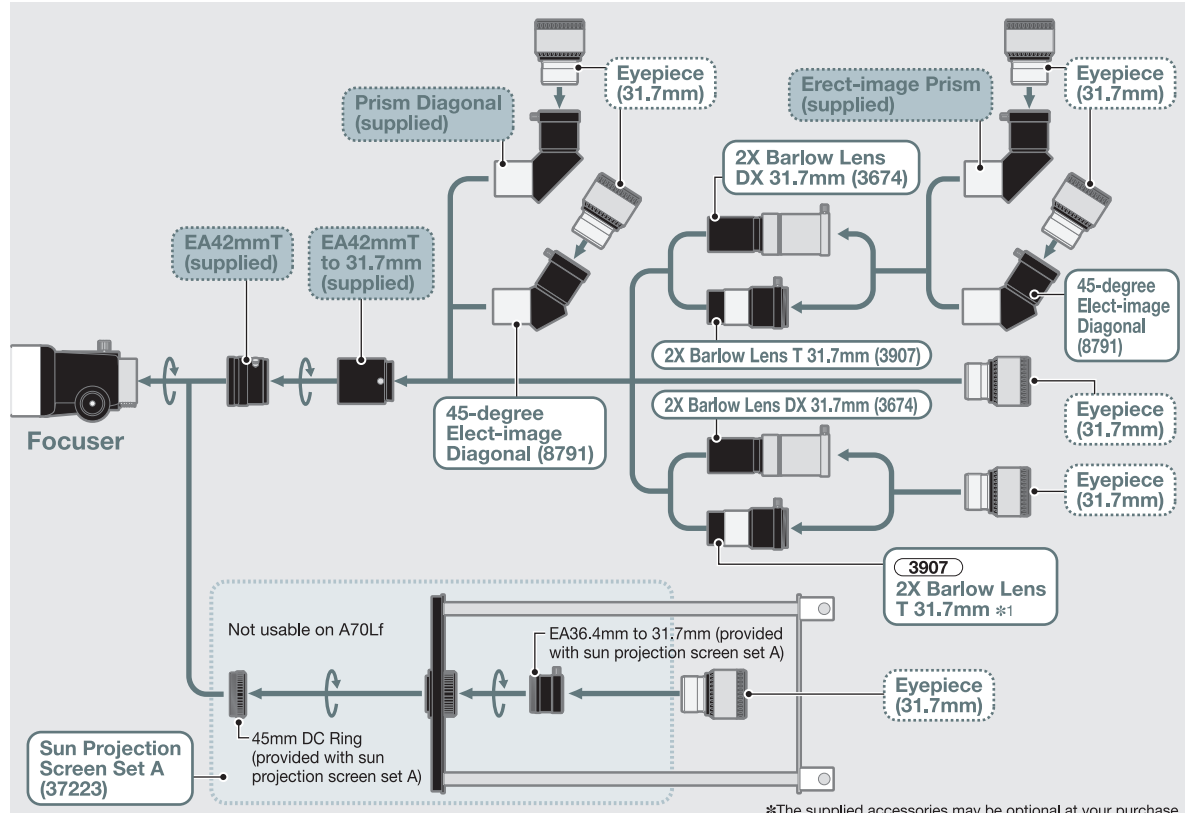

Visual Back Guide:
A70Lf and A80Mf
Optical Tubes

*The supplied accessories may be optional at your purchase.

Visual Back Guide:
ED80Sf
Optical Tube

*The supplied accessories may be optional at your purchase.

Visual Back Guide:
A80M, A105M, NA140SS, ED81SII, ED103S, ED115S and AX103S
Optical Tubes

*The supplied accessories may be optional at your purchase.

Visual Back Guide:
R130Sf
Optical Tube

*The supplied accessories may be optional at your purchase.

Visual Back Guide:
R200SS
Optical Tube

*The supplied accessories may be optional at your purchase.

Visual Back Guide:
VMC95L and VMC110L
Optical Tubes

*The supplied accessories may be optional at your purchase.

Visual Back Guide:
VC200L, VMC200L and VMC260L
Optical Tubes

*The supplied accessories may be optional at your purchase.

*The specifications are subject to change without notice.