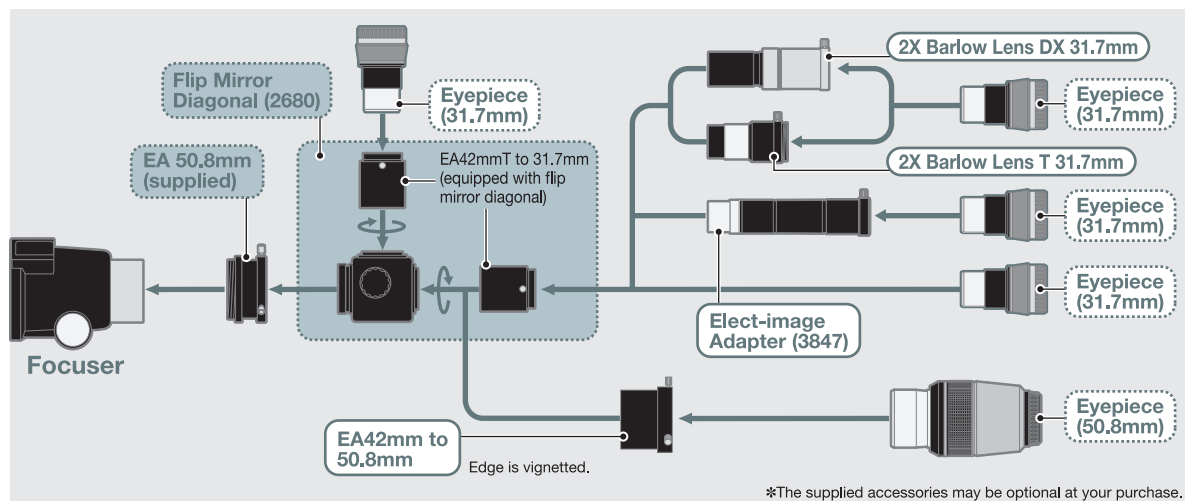

Visual Back Guide:
A70Lf and A80Mf
Optical Tubes

*The supplied accessories may be optional at your purchase.

Visual Back Guide:
ED80Sf
Optical Tube

*The supplied accessories may be optional at your purchase.

Visual Back Guide:
A80M, A105M, NA140SS, ED81SII, ED103S, ED115S and AX103S
Optical Tubes

*The supplied accessories may be optional at your purchase.

Visual Back Guide:
R130Sf
Optical Tube

*The supplied accessories may be optional at your purchase.

Visual Back Guide:
R200SS
Optical Tube

*The supplied accessories may be optional at your purchase.

Visual Back Guide:
VMC95L and VMC110L
Optical Tubes

*The supplied accessories may be optional at your purchase.

Visual Back Guide:
VC200L, VMC200L and VMC260L
Optical Tubes

*The supplied accessories may be optional at your purchase.

*The specifications are subject to change without notice.