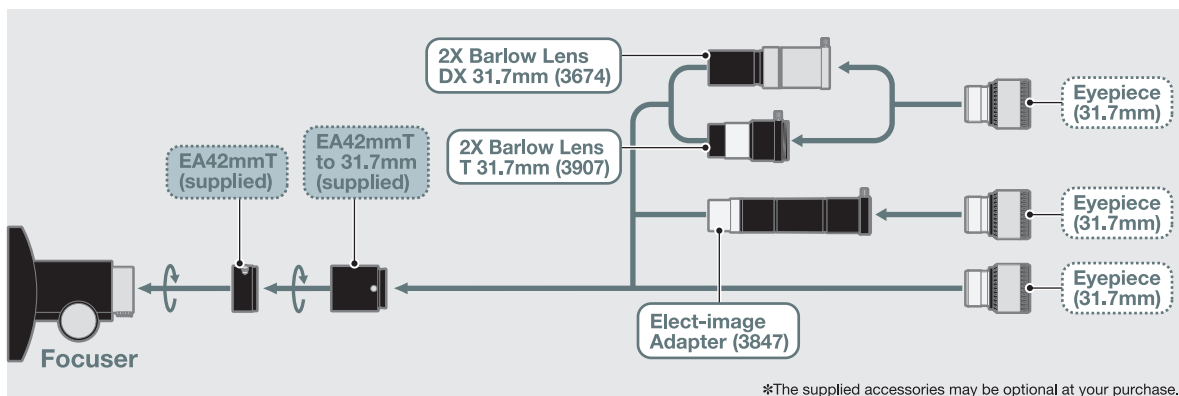

Visual Back Guide:
A70Lf and A80Mf
Optical Tubes

*The supplied accessories may be optional at your purchase.

Visual Back Guide:
ED80Sf
Optical Tube

*The supplied accessories may be optional at your purchase.

Visual Back Guide:
A80M, A105M, NA140SS, ED81SII, ED103S, ED115S and AX103S
Optical Tubes

*The supplied accessories may be optional at your purchase.

Visual Back Guide:
R130Sf
Optical Tube

*The supplied accessories may be optional at your purchase.

Visual Back Guide:
R200SS
Optical Tube

*The supplied accessories may be optional at your purchase.

Visual Back Guide:
VMC95L and VMC110L
Optical Tubes

*The supplied accessories may be optional at your purchase.

Visual Back Guide:
VC200L, VMC200L and VMC260L
Optical Tubes

*The supplied accessories may be optional at your purchase.

*The specifications are subject to change without notice.