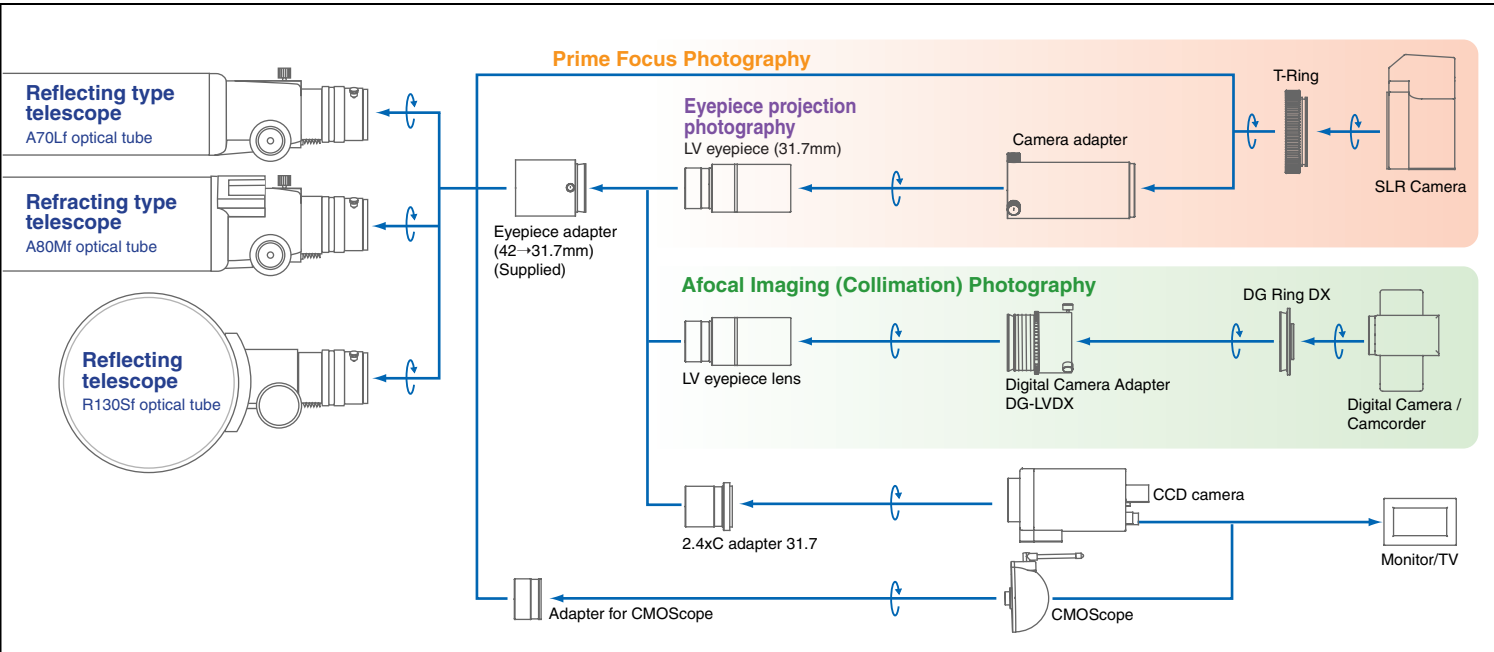

# Photographic Accessory Chart

## Camera Adapters / T-rings

**39361**  
**Eyepiece Projection Camera Adapter**  
Weight: 242 g (8.54 oz)  
• For eyepiece projection photography  
• 105mm in length and 60mm in diameter  
• Attachable to flip mirror or R200SS focuser  
• Not usable with LVW series eyepiece and 50.8mm eyepiece.

**3911**  
**Camera Adapter 36.4**  
Weight: 196 g (6.91 oz)

**3523**  
**Camera Adapter 43 DX**  
Weight: 390 g (13.76 oz)  
• For both prime focus and eyepiece projection photography.  
• Attachable to 43mm thread  
• With 48mm thread for filter  
• 164mm in length and 63mm in diameter  
• Not usable with 50.8mm eyepiece.

**3876**  
**Wide Photo Adapter 60mm for Canon EOS**  
Weight: 55 g (1.94 oz)  
• For prime focus photography with R200SS or VC200L  
• Use a T-ring together.

**3877**  
**Wide Photo Adapter 60mm for Olympus**