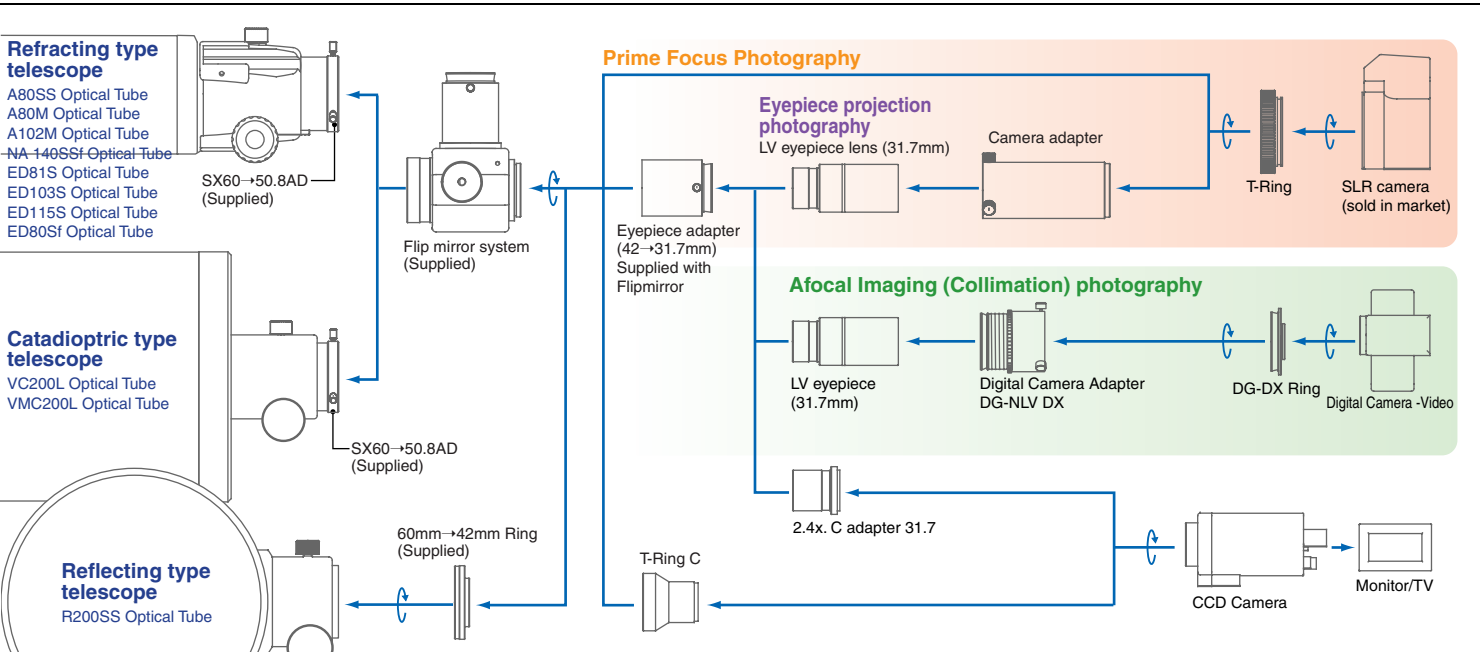

# Photographic Accessory Chart

## Camera Adapters / T-rings

**39361**  
**Eyepiece Projection Camera Adapter**  
Weight: 242 g (8.54 oz)  
• For eyepiece projection photography  
• 105mm in length and 60mm in diameter  
• Attachable to flip mirror or R200SS focuser  
• Not usable with LVW series eyepiece and 50.8mm eyepiece.

**3911**  
**Camera Adapter 36.4**  
Weight: 196 g (6.91 oz)

**3523**  
**Camera Adapter 43 DX**  
Weight: 390 g (13.76 oz)  
• For both prime focus and eyepiece projection photography.  
• Attachable to 43mm thread  
• With 48mm thread for filter  
• 164mm in length and 63mm in diameter  
• Not usable with 50.8mm eyepiece.

**3876**  
**Wide Photo Adapter 60mm for Canon EOS**  
Weight: 55 g (1.94 oz)  
• For prime focus photography with R200SS or VC200L  
• Use a T-ring together.

**3877**  
**Wide Photo Adapter 60mm for Olympus**