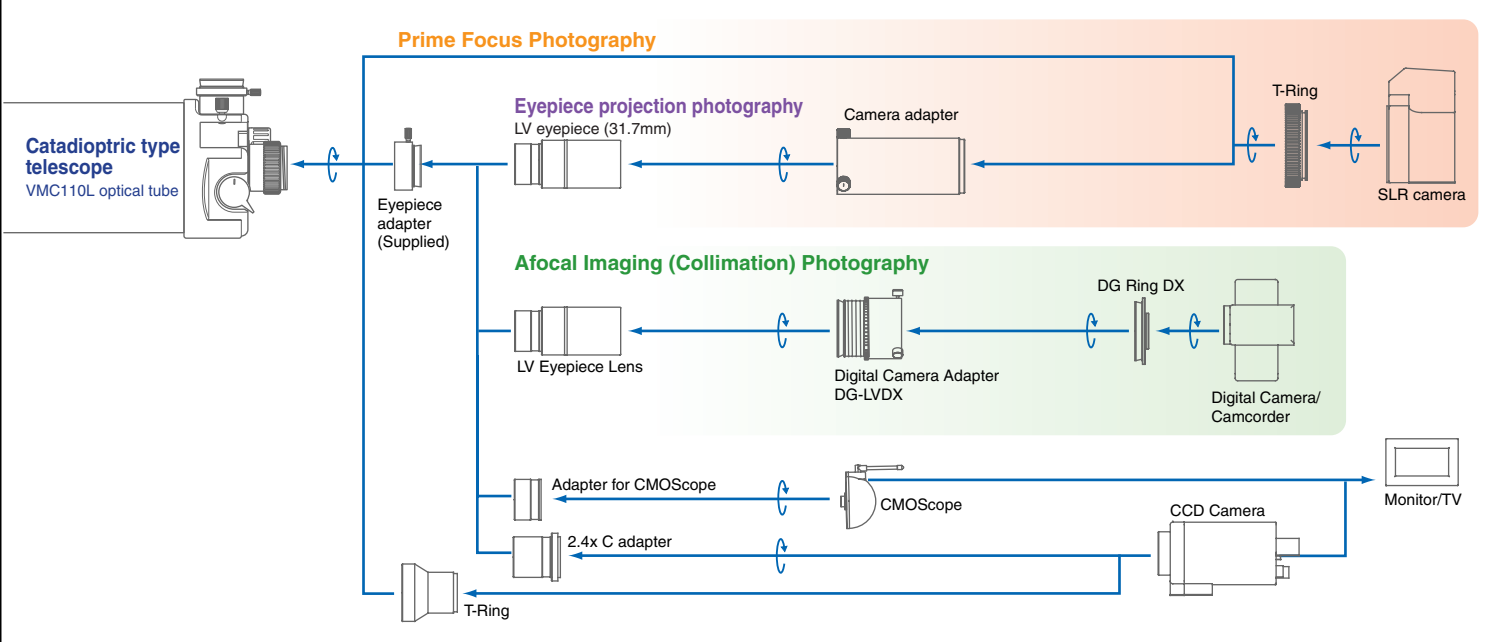

# Photographic Accessory Chart

## Camera Adapters / T-rings

**39361**  
**Eyepiece Projection Camera Adapter**  
Weight: 242 g (8.54 oz)  
• For eyepiece projection photography  
• 105mm in length and 60mm in diameter  
• Attachable to flip mirror or R200SS focuser  
• Not usable with LVW series eyepiece and 50.8mm eyepiece.

**3911**  
**Camera Adapter 36.4**  
Weight: 196 g (6.91 oz)

**3523**  
**Camera Adapter 43 DX**  
Weight: 390 g (13.76 oz)  
• For both prime focus and eyepiece projection photography.  
• Attachable to 43mm thread  
• With 48mm thread for filter  
• 164mm in length and 63mm in diameter  
• Not usable with 50.8mm eyepiece.

**3876**  
**Wide Photo Adapter 60mm for Canon EOS**  
Weight: 55 g (1.94 oz)  
• For prime focus photography with R200SS or VC200L  
• Use a T-ring together.

**3877**  
**Wide Photo Adapter 60mm for Olympus**