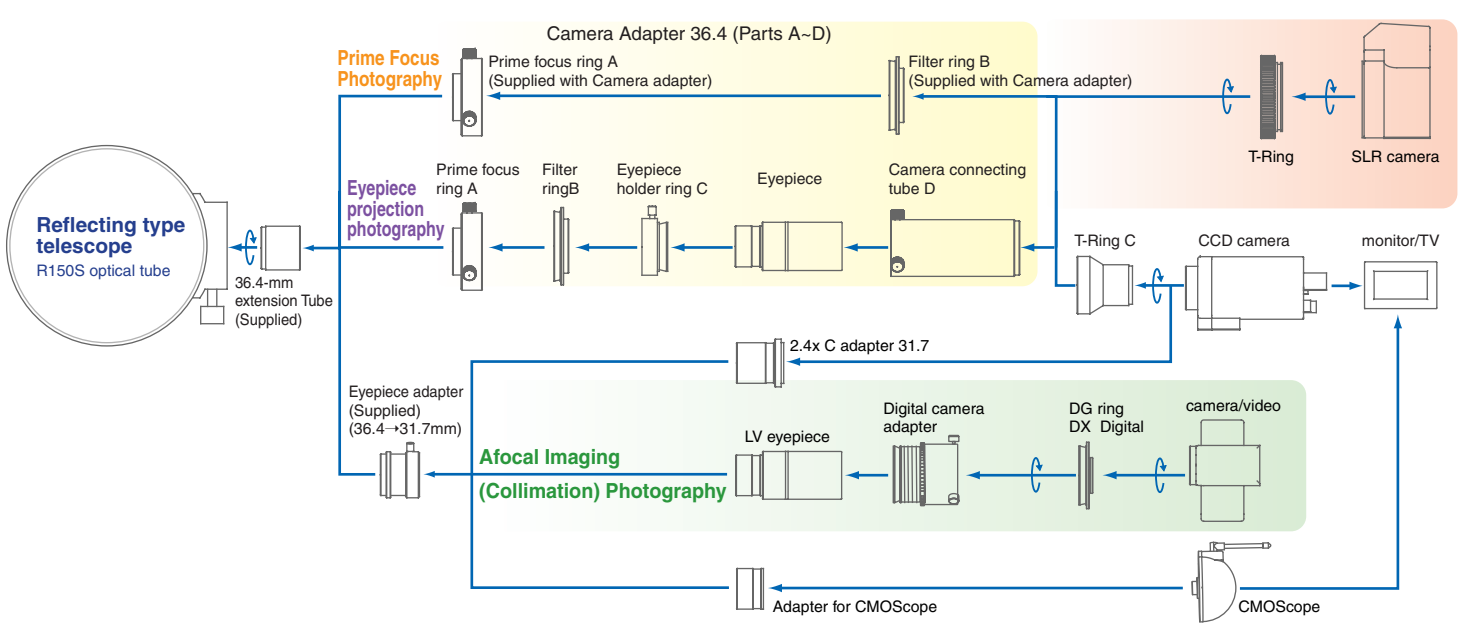

# Photographic Accessory Chart

## Camera Adapters / T-rings

**39361**  
**Eyepiece Projection Camera Adapter**  
Weight: 242 g (8.54 oz)  
• For eyepiece projection photography  
• 105mm in length and 60mm in diameter  
• Attachable to flip mirror or R200SS focuser  
• Not usable with LVW series eyepiece and 50.8mm eyepiece.

**3911**  
**Camera Adapter 36.4**  
Weight: 196 g (6.91 oz)

**3523**  
**Camera Adapter 43 DX**  
Weight: 390 g (13.76 oz)  
• For both prime focus and eyepiece projection photography.  
• Attachable to 43mm thread  
• With 48mm thread for filter  
• 164mm in length and 63mm in diameter  
• Not usable with 50.8mm eyepiece.

**3876**  
**Wide Photo Adapter 60mm for Canon EOS**  
Weight: 55 g (1.94 oz)  
• For prime focus photography with R200SS or VC200L  
• Use a T-ring together.

**3877**  
**Wide Photo Adapter 60mm for Olympus**