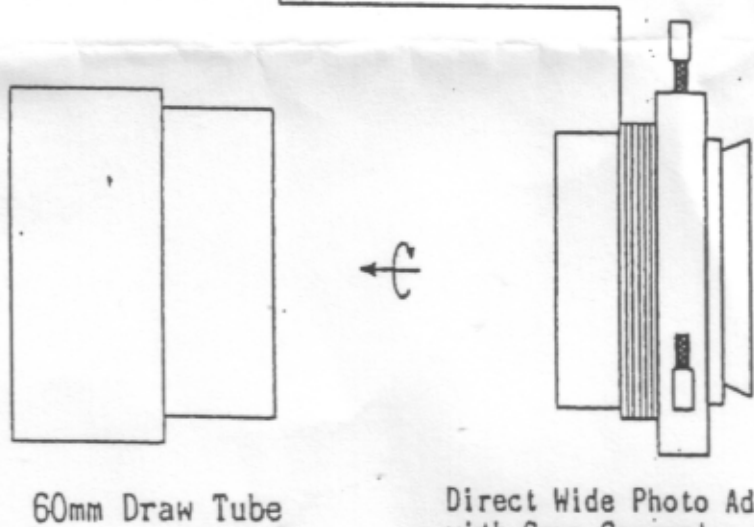

## DIRECT WIDE PHOTO ADAPTER 60MM

This photo adapter can be used on R200SS and VC200L telescopes.

### 1. Attaching to the R200SS telescope

Not only an optional T-Ring but also an optional Coma Corrector R200SS is required to be used with this photo adapter.

Attach the T-Ring to the Direct Wide Photo Adapter 60mm and lock it with the setscrews.

### 2. Attaching to the VC200L telescope

Attach the T-Ring to the Direct Wide Photo Adapter 60mm and lock it with the setscrews.