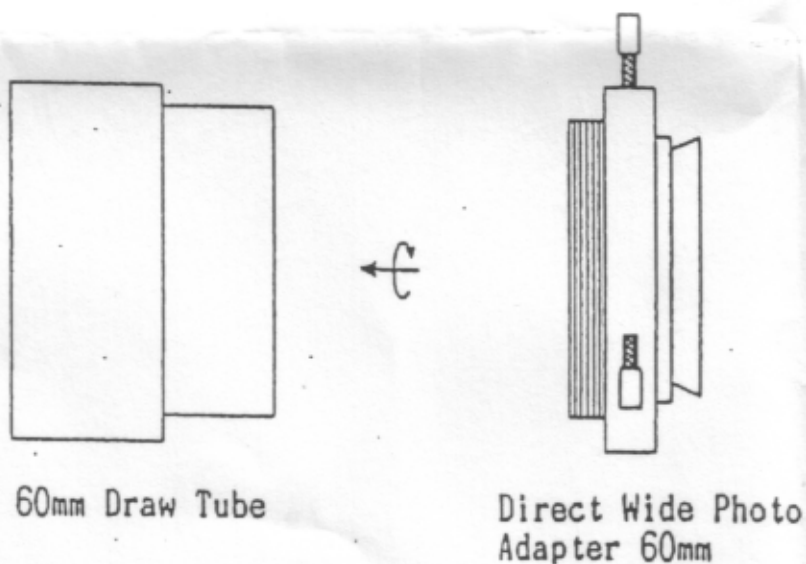

## DIRECT WIDE PHOTO ADAPTER 60MM

This photo adapter can be used on R200SS and VC200L telescopes.

### 1. Attaching to the R200SS telescope

Not only an optional T-Ring but also an optional Coma Corrector R200SS is required to be used with this photo adapter.

Attach the T-Ring to the Direct Wide Photo Adapter 60mm and lock it with the setscrews.

### 2. Attaching to the VC200L telescope

Attach the T-Ring to the Direct Wide Photo Adapter 60mm and lock it with the setscrews.