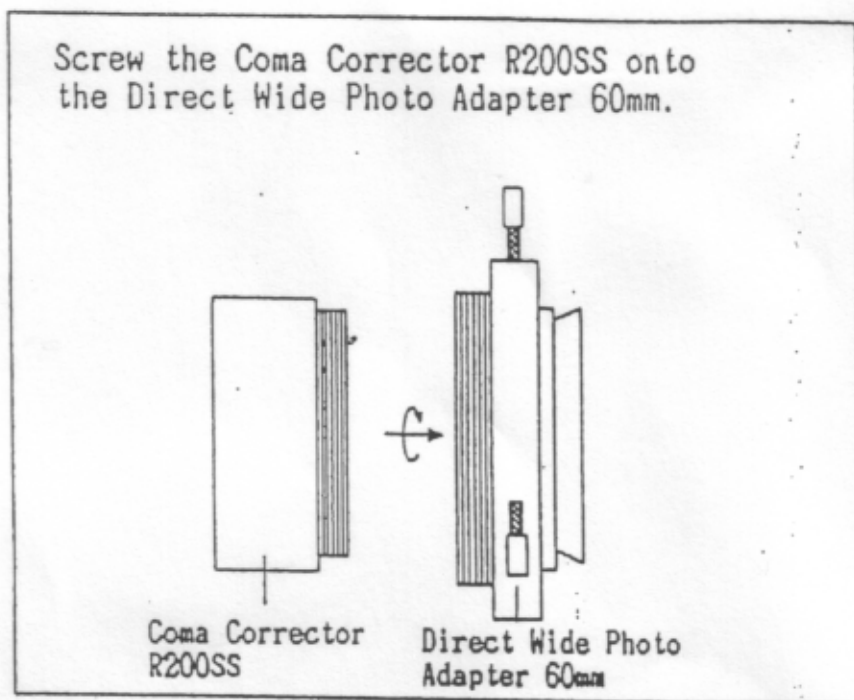

## DIRECT WIDE PHOTO ADAPTER 60MM

This photo adapter can be used on R200SS and VC200L telescopes.

### 1. Attaching to the R200SS telescope

Not only an optional T-Ring but also an optional Coma Corrector R200SS is required to be used with this photo adapter.

Attach the T-Ring to the Direct Wide Photo Adapter 60mm and lock it with the setscrews.

### 2. Attaching to the VC200L telescope

Attach the T-Ring to the Direct Wide Photo Adapter 60mm and lock it with the setscrews.