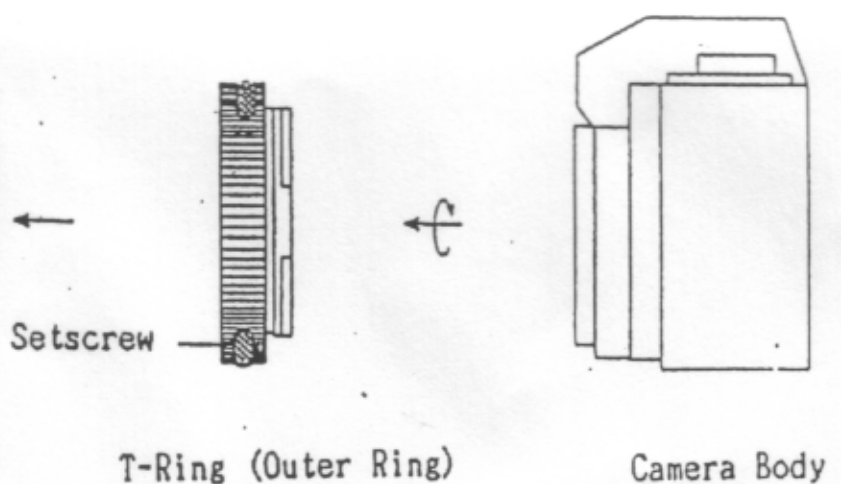

## DIRECT WIDE PHOTO ADAPTER 60MM

This photo adapter can be used on R200SS and VC200L telescopes.

### 1. Attaching to the R200SS telescope

Not only an optional T-Ring but also an optional Coma Corrector R200SS is required to be used with this photo adapter.

Attach the T-Ring to the Direct Wide Photo Adapter 60mm and lock it with the setscrews.

### 2. Attaching to the VC200L telescope

Attach the T-Ring to the Direct Wide Photo Adapter 60mm and lock it with the setscrews.