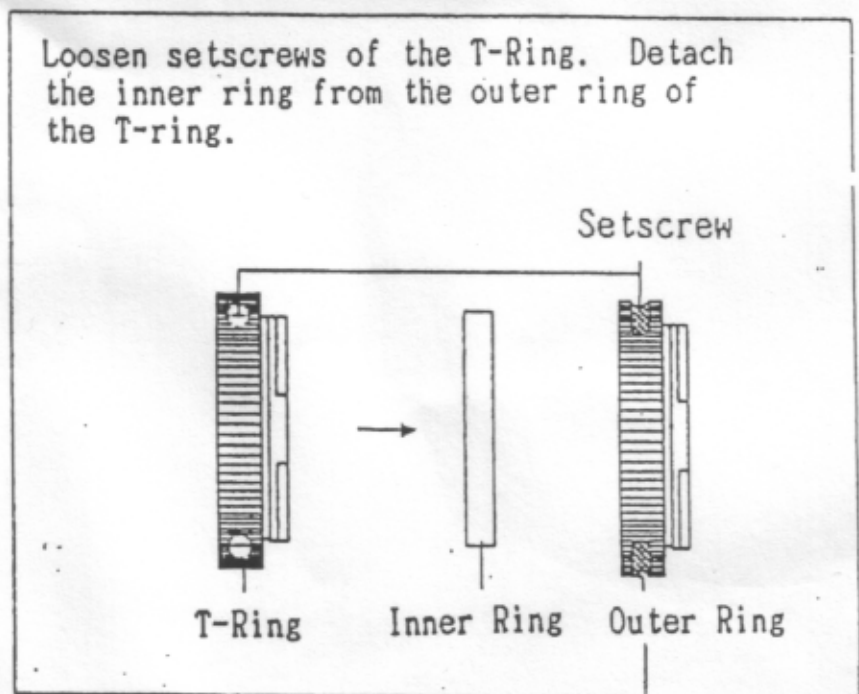

## DIRECT WIDE PHOTO ADAPTER 60MM

This photo adapter can be used on R200SS and VC200L telescopes.

### 1. Attaching to the R200SS telescope

Not only an optional T-Ring but also an optional Coma Corrector R200SS is required to be used with this photo adapter.

Attach the T-Ring to the Direct Wide Photo Adapter 60mm and lock it with the setscrews.

### 2. Attaching to the VC200L telescope

Attach the T-Ring to the Direct Wide Photo Adapter 60mm and lock it with the setscrews.