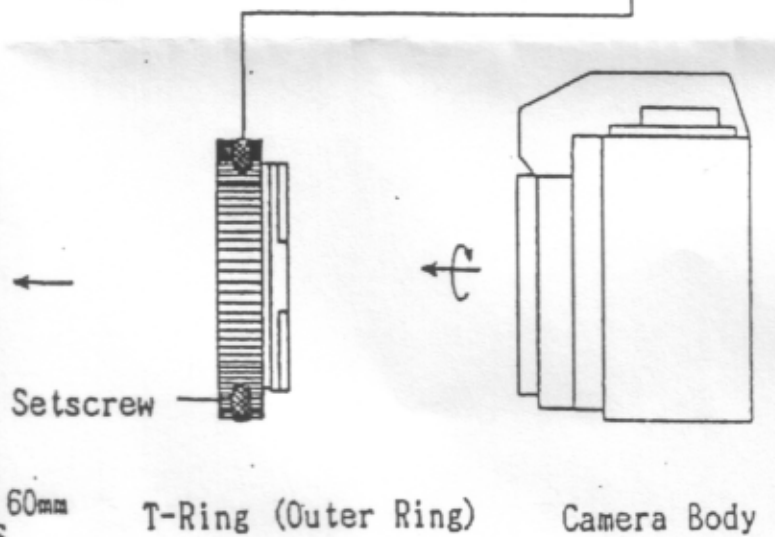

## DIRECT WIDE PHOTO ADAPTER 60MM

This photo adapter can be used on R200SS and VC200L telescopes.

### 1. Attaching to the R200SS telescope

Not only an optional T-Ring but also an optional Coma Corrector R200SS is required to be used with this photo adapter.

Attach the T-Ring to the Direct Wide Photo Adapter 60mm and lock it with the setscrews.

### 2. Attaching to the VC200L telescope

Attach the T-Ring to the Direct Wide Photo Adapter 60mm and lock it with the setscrews.